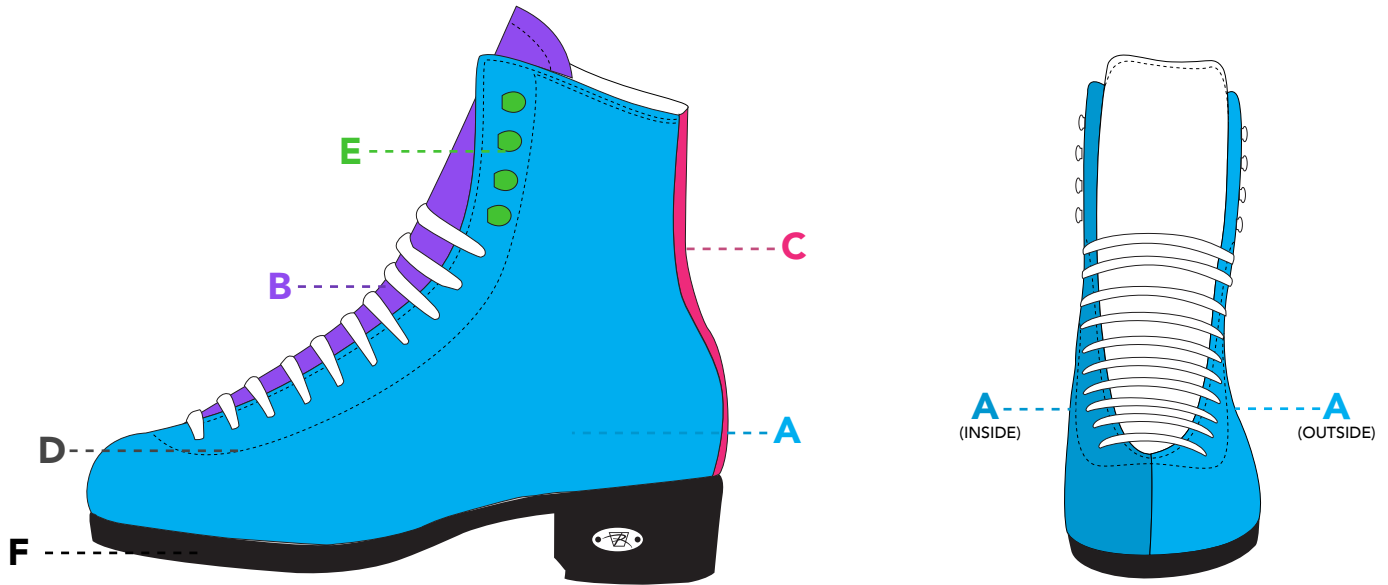

RIEDEL 297 COLORLAB ORDER FORM

Boot Parts

Parts of boot available for custom colors

A - Quarter Panels

B - Tongue

C - Backstay

D - Stitching*

E - Lace Hooks*

F - Sole

*Only available in Black or White

Leather

Available for parts: A,B,C

LR1 Black	LR2 Gray	LR3 White Chapparral	LR4 Abilene	LR5 Purple
LR6 Tan Helene	LR7 Sandal	LR8 Tan Chapparral	LR9 Ultra Blue	LR10 Royal Blue
LR11 Baby Blue	LR12 Turquoise	LR13 Emerald Green	LR14 Yellow	LR15 Orange
LR16 Mango	LR17 Hot Pink	LR18 Red		

INDICATE MATERIAL/COLOR CODE IN EACH APPLICABLE PART BOX BELOW					SPLIT COLOR PANELS	
SIZE	PART	A	B	C	A _(INSIDE)	A _(OUTSIDE)
	LEFT BOOT					
	RIGHT BOOT					

COLOR OPTIONS FOR STITCHING(D), LACE HOOKS(E), AND SOLE(F) (Indicate selection with an 'X')								
D	WHITE		E	WHITE		F	NATURAL	
	BLACK			BLACK			BLACK	